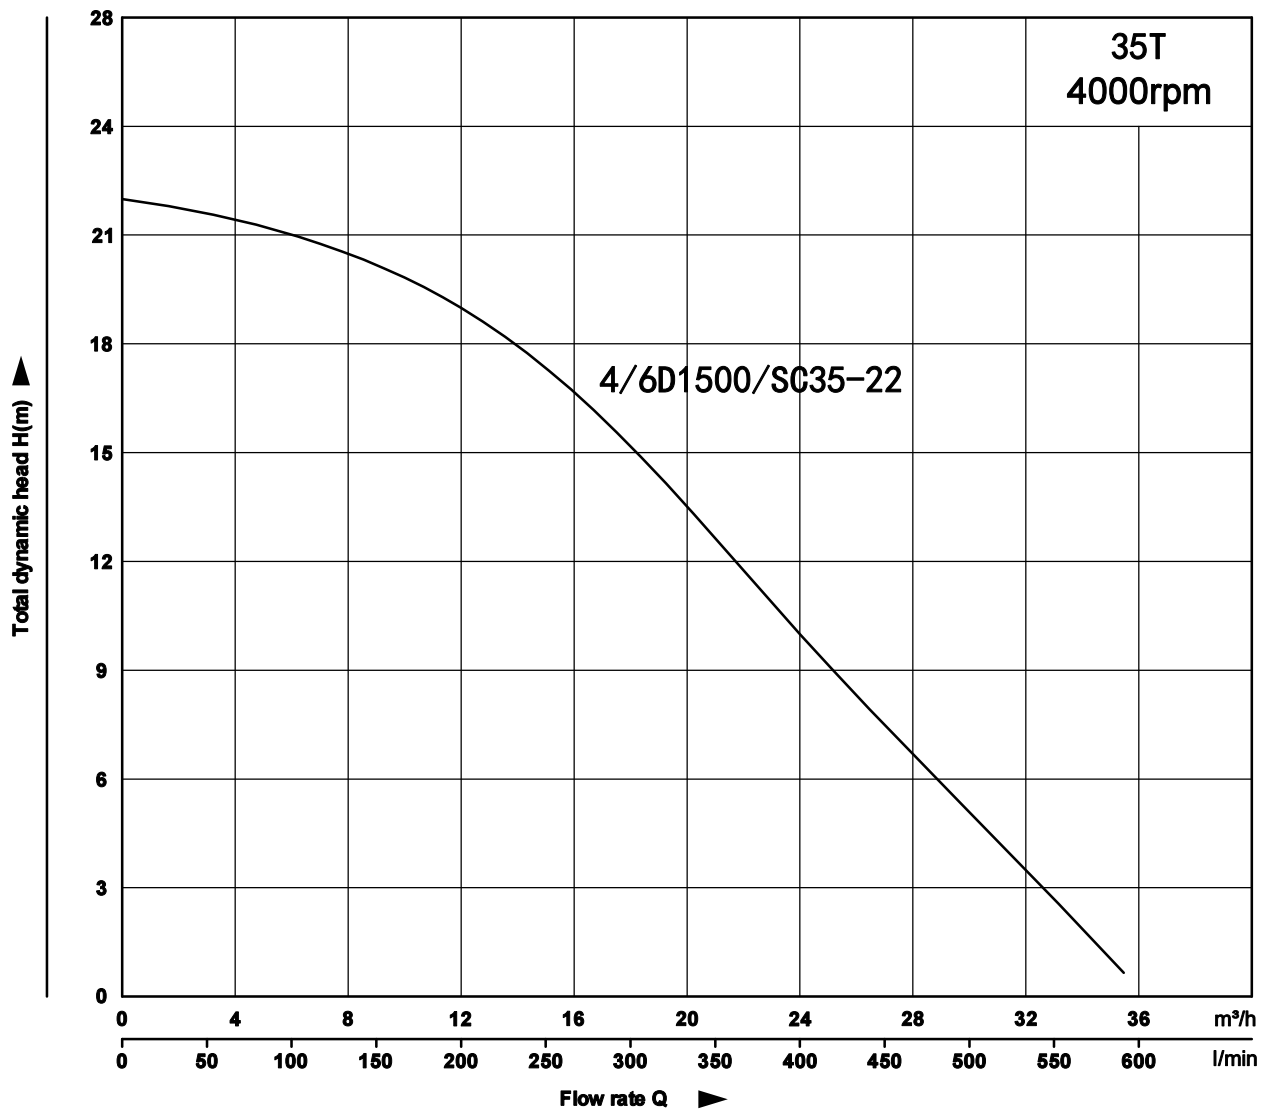

4"DC STAINLESS STEEL IMPELLER SOLAR WATER PUMP

4/6D1500/SC35-22

Q	m ³ /h	0	6.0	12.0	15.0	18.0	21.0	24.0	30.0
	L/min	0	100	200	250	300	350	400	500
	US.GPM	0	26.4	52.8	66.0	79.3	92.5	105.7	132.1
H	m	22	21	19	16	14	12	10	5